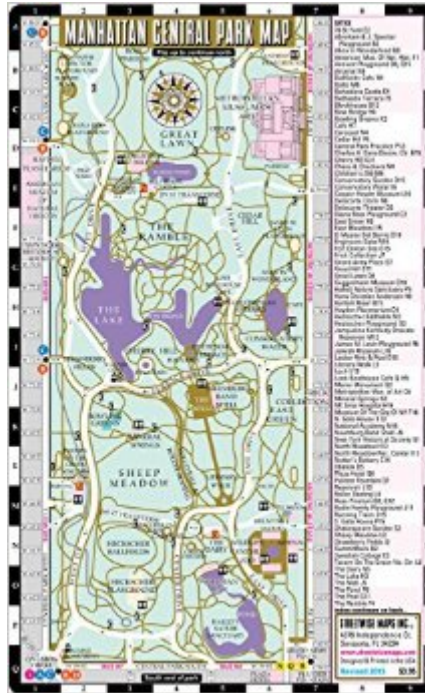

# Streetwise Central Park Map - Laminated Pocket Map Of Manhattan Central Park, New York For Travel

## Synopsis

Streetwise Central Park Map - Laminated Pocket Map of Manhattan Central Park, New York for Travel This map includes the following: Manhattan Central Park Map with sites and street index. Central Park is at the very heart of New York, both geographically and emotionally. Like the Statue of Liberty, it is one of the great symbols of New York City. And as one of the world's great urban parks, Central Park combines great natural beauty within the concrete jungle of Manhattan. There are areas of quiet solitude such as the Shakespeare Garden, as well as open areas like the Sheep Meadow that fill to capacity and pulse with energy during concert and events. The STREETWISE Central Park Map depicts all roads and all the walking, running, and horse trails throughout the Park. Major sites and points of interest within the park are also identified. Museums located in or alongside the park like the Metropolitan, Frick and Guggenheim are also shown on the map. The map conveniently folds into thirds so it's only a bit bigger than a credit card, perfect for slipping into your pocket if you're out for a run. Lamination ensures that even the most vigorous workout or the rainiest of weather won't leave you stranded. Whether you are walking, jogging, or simply hanging out, this durable and detailed Central Park map is an invaluable resource which will make you a master of Central Park. The STREETWISE Manhattan Central Park Map is one of hundreds of detailed and easy-to-read maps designed and published by STREETWISE. For a larger selection of our detailed travel maps simply type STREETWISE MAPS into the search bar. And don't forget to check out our regular STREETWISE Manhattan map. It's the number 1 best selling Manhattan travel map on .com